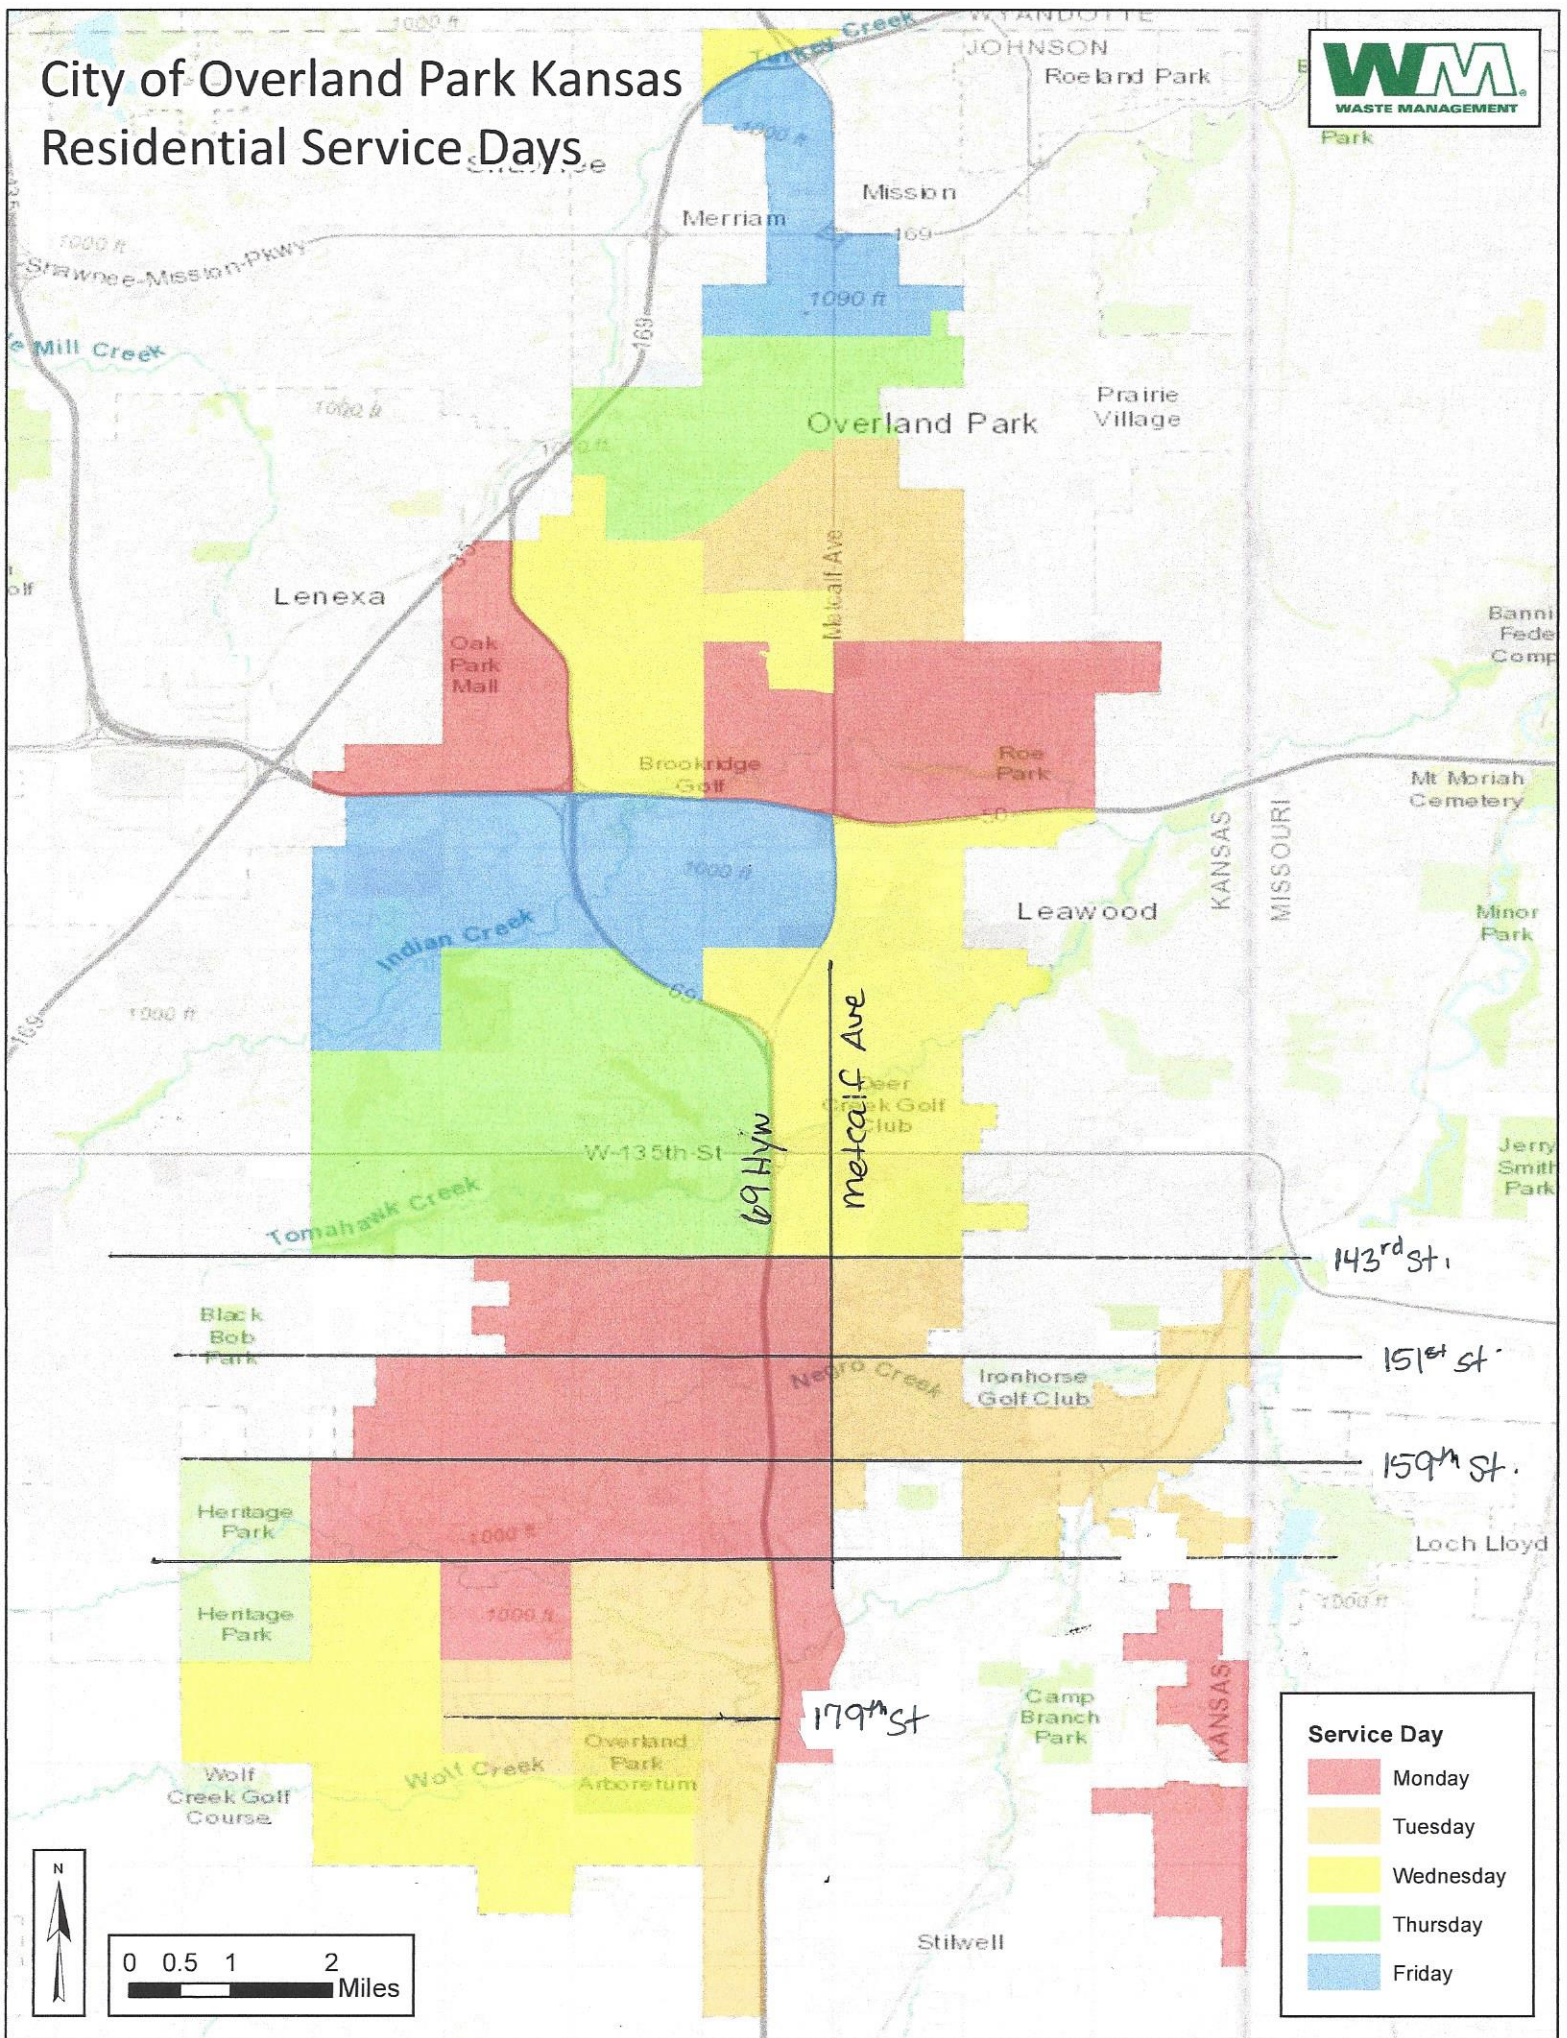

City of Overland Park Kansas Residential Service Days

Service Day	
■	Monday
■	Tuesday
■	Wednesday
■	Thursday
■	Friday